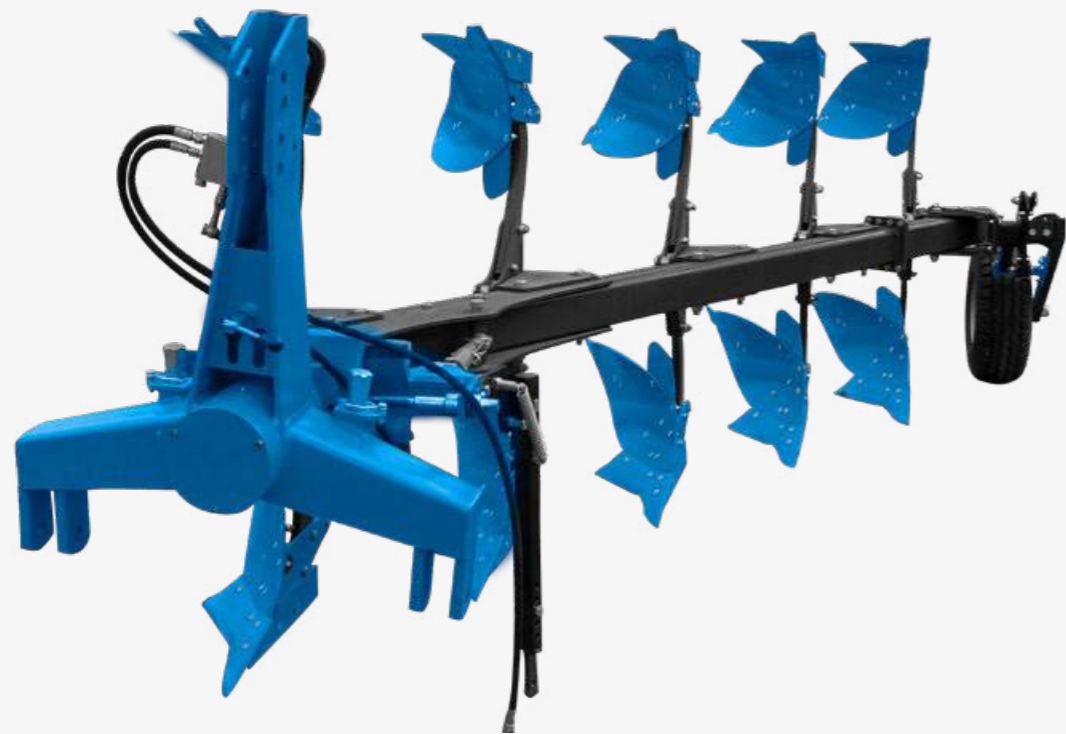

## Reversible Mouldboard Plough

### NPR Series

Preserves field level

Product Description

Adjustable working-width as mechanical and hydraulic

Safety bolt system

## Reversible Mouldboard Plough

Technical Details

NPR	1	2	3	4	5	6	7	8	9
<b>120x100 Frame (Lightweight Type)</b>									
Required Tractor Power (hp)	65-80	70-90	80-95	85-100	90-105		105-120	115-130	
Weight (kg)	850	870	900	986	995		1140	1170	
Number of Mouldboards	3	3	3	4	4		5	5	
Mouldboard Size(Inch)	12	14	16	12	14		12	14	
<b>140x120 Frame (Heavyweight Type)</b>									
Required Tractor Power (hp)		70-90	85-100	85-105	90-110	110-130	115-130	120-140	125-150
Weight (kg)		1000	1075	1125	1175	1250	1325	1340	1425
Number of Mouldboards		3	3	4	4	4	5	5	5
Mouldboard Size(Inch)		14	16	12	14	16	12	14	16
<b>Options</b>									
Grid Type Mouldboard Clod Breaker									